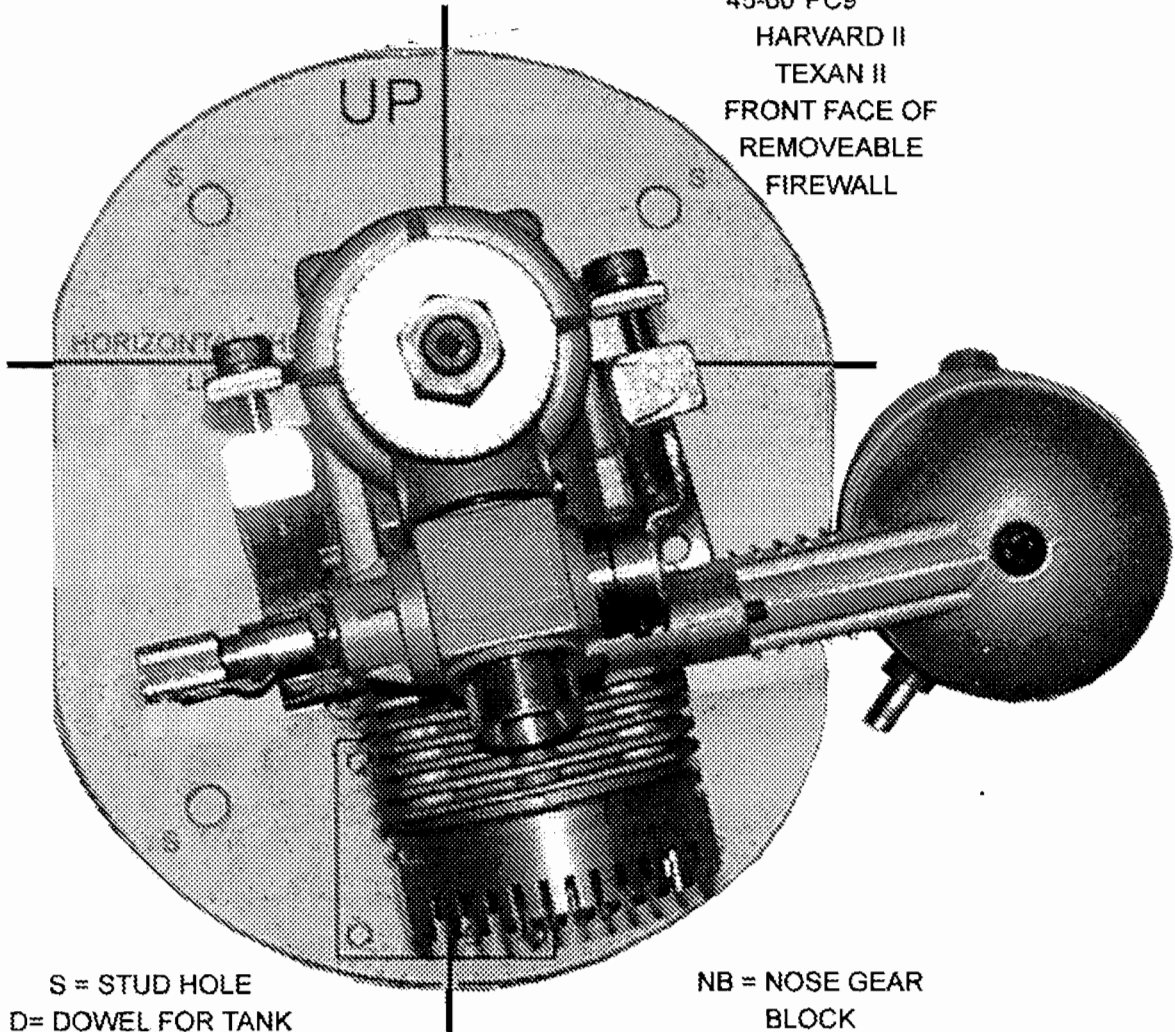

45-60 PC9
HARVARD II
TEXAN II
FRONT FACE OF
REMOVEABLE
FIREWALL

Copyright Richmond RC Supply Ltd
www.richmondrc.com sales@richmondrc.com

45-60 PC9, HARVARD II, TEXAN II. COWL CUTOUT FOR TYPICAL 45-60 SIZE
2 STROKE MOUNTED INVERTED. APPLY MASKS AREA A, B AND C TO COWL THEN DO
FIRST CUTOUT TO INNER LINE THEN TRIAL FIT AND EXPAND CUTOUT AREA TO FIT
YOUR ENGINE. CUT IN SMALL STEPS. TEST FIT FREQUENTLY